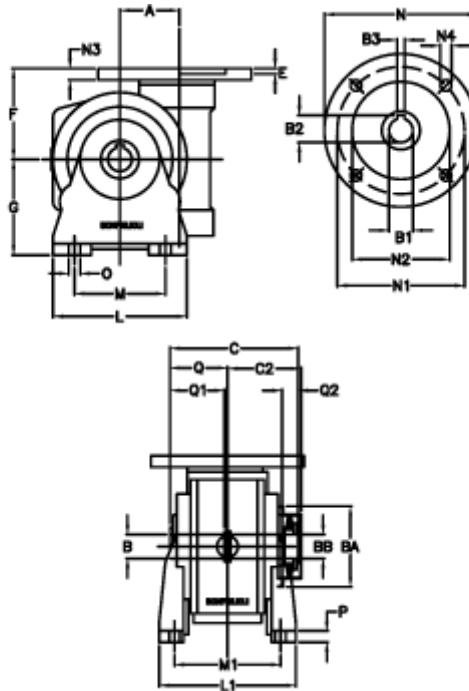

Article number: 390204910032236

Description: Worm Gear with Torque Limiter
VF 49-L2-V-100 P63B5

Measures

a	= 49.50	C2	= 63,5	M1	= 98.5	Q	= 51.0
B	= 25	Description	= VF 49V-xx-63B5	N	= 140	Q1	= 41
B1 E7	= 11	E	= 3.0	N1	= 115	Q2	= 15
B2	= 12.8	F	= 70	N2	= 95		
B3 H9	= 4	g	= 82	N3	= 10.5		
BA	= 63	L	= 110	N4	= 9,5		
BB H7	= 14	L1	= 124.0	O	= 8.5		
C	= 105	m	= 63	P	= 12		